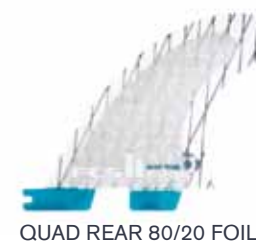

PERFORMER

+ A BALANCE OF SPEED, FLOW & RESPONSE
+ ALL CONDITIONS

THRUSTER SETS		QUAD REARS		Performance	
Construction	Size	Construction	Size	Drive	Pivot
PCC	XS, S, M, L, XL	PCC	S, M, L	☺☺☺☺☺	☺☺☺☺☺
PC	S, M, L	Neo Glass	M	☺☺☺☺☺	☺☺☺☺☺
Neo Glass	S, M			☺☺☺☺☺	☺☺☺☺☺
				Foil	IFT